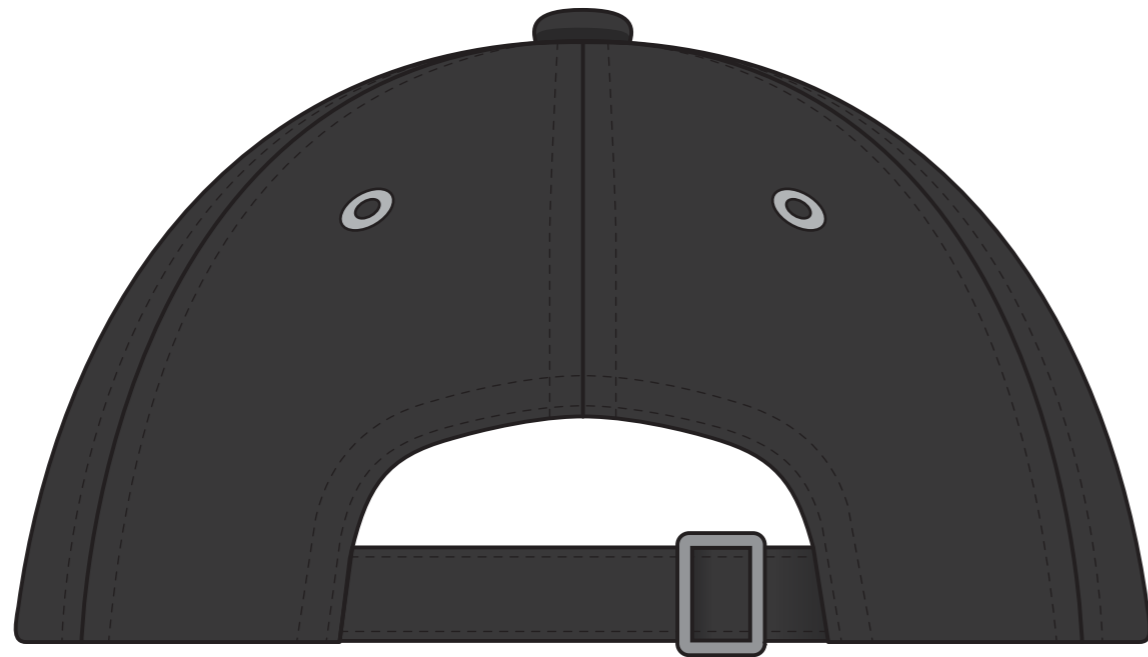

Embroidery  
 50mm H

4289  
 HBC Sandwich Peak cap - 1

Product Colour Key

■ Black ■ Red

Embroidery  
 50mm H

4289  
 HBC Sandwich Peak cap - 2

Product Colour Key

■ Black ■ Bottle

FRONT

BACK

Embroidery  
 50mm H

4229  
 Acrylic Beanie - 1

Product Colour Key

■ Black