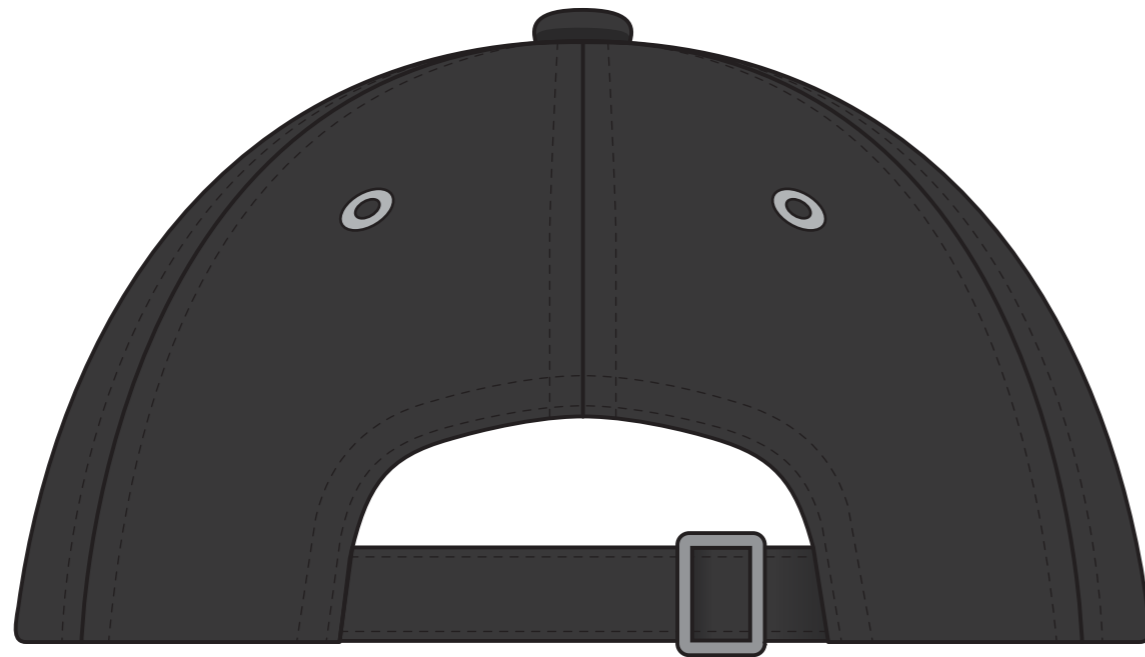

Embroidery  
 50mm H

4289  
 HBC Sandwich Peak cap - 1

Product Colour Key

■ Black ■ Red

Embroidery  
 50mm H

4289  
 HBC Sandwich Peak cap - 2

Product Colour Key

■ Black ■ Bottle

FRONT

BACK

Embroidery  
 50mm H

4229  
 Acrylic Beanie - 1

Product Colour Key

■ Black